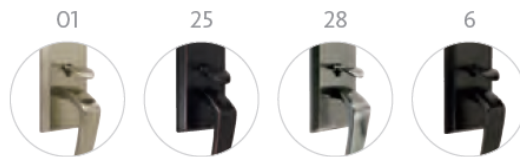

01 = Satin Nickel, 25 = Dark Bronze, 28 = Pewter, 6 = Black