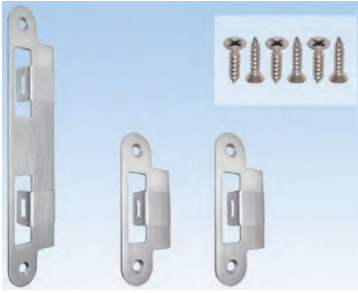

03 = Polished Brass, 04 = Antique Brass, 5 = Dark Bronze, 6 = Black,
11 = Satin Nickel, 28 = Pewter

FERCO
Architectural Hardware Inc.
2000, Rue Berlier
Laval, QC H7L 4S4

T 450.973.1437
F 450.973.7661
ferco@ferco.ca
www.ferco.ca

Strike kits

Description	Finish	Part Number	Qty
45mm panel thickness		K-C4774-45-0-*	
57mm panel thickness		K-C4775-57-0-*	
76mm panel thickness (-8B or -6 only)		K-C4777-59-0-*	

Strikes for extensions

Description	Finish	Part Number	Qty
45mm panel thickness		9-C4776-45-0-*	
57mm panel thickness		9-C4776-57-0-*	
76mm panel thickness (-8B or -6 only)		9-C4716-59-0-*