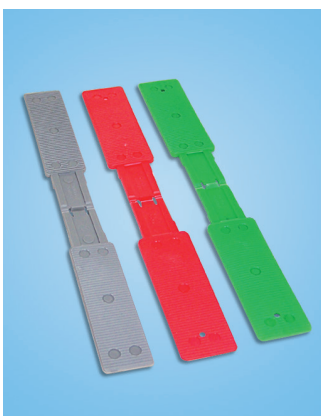

Additional information

- Made of polypropylene
- Give a firm position of the glazing units in the rebate and thus provide a stable and square element
- Cross flutings on the top surface of the block prevent dislocation
- Suitable for timber and PVC windows

Additional information

- Made of polypropylene
- Give a firm position of the glazing units in the rebate and thus provide a stable and square element
- Cross flutings on the top surface of the block prevent dislocation
- Recommended to ensure correct drainage
- Suitable for timber and PVC windows

Wedge Shims for Windows (box of 1000 pcs)

Description	Color	PU	Part Number
Length 60mm, width 24mm, thickness 1-6mm			
60 x 24 x 1 & 3	Green	1	9-C3260-01-0-0
60 x 24 x 3 & 5	Blue	1	9-C3260-03-0-0
60 x 24 x 4 & 6	Black	1	9-C3260-04-0-0
* = Color		PU = Packaging Unit	

Additional information

- Made of polypropylene
- Give a firm position of the glazing units in the rebate and thus provide a stable and square element
- Used to tightening the glazing units
- Cross flutings on the top surface of the block prevent dislocation
- Suitable for timber and PVC windows