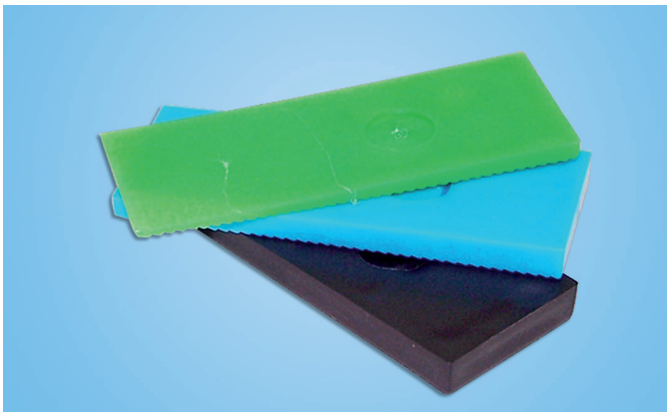

Additional information

- Made of polypropylene
- Give a firm position of the glazing units in the rebate and thus provide a stable and square element
- Cross flutings on the top surface of the block prevent dislocation
- Suitable for timber and PVC windows

Additional information

- Made of polypropylene
- Give a firm position of the glazing units in the rebate and thus provide a stable and square element
- Cross flutings on the top surface of the block prevent dislocation
- Recommended to ensure correct drainage
- Suitable for timber and PVC windows

Additional information

- Made of polypropylene
- Give a firm position of the glazing units in the rebate and thus provide a stable and square element
- Used to tightening the glazing units
- Cross flutings on the top surface of the block prevent dislocation
- Suitable for timber and PVC windows

- Made of polypropylene
- Give a firm position of the glazing units in the rebate and thus provide a stable and square element
- Used to tightening the glazing units
- Cross flutings on the top surface of the block prevent dislocation
- Suitable for timber and PVC windows