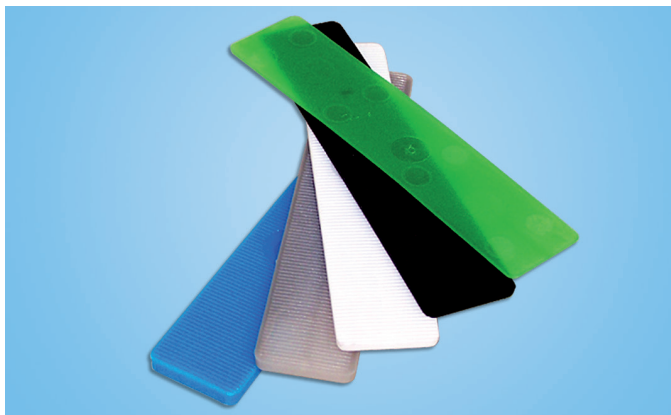

Flat Shims for Windows (box of 1000 pcs)

Description	Color	PU	Part Number
Length 100mm, width 20mm, thickness 1-5mm			
100 x 20 x 1	Green	1	9-C3220-01-0-0
100 x 20 x 2	Black	1	9-C3220-02-0-0
100 x 20 x 3	White	1	9-C3220-03-0-0
100 x 20 x 4	Grey	1	9-C3220-04-0-0
100 x 20 x 5	Blue	1	9-C3220-05-0-0
Length 100mm, width 22mm, thickness 1-5mm			
100 x 22 x 1	Green	1	9-C3222-01-0-0
100 x 22 x 2	Black	1	9-C3222-02-0-0
100 x 22 x 3	White	1	9-C3222-03-0-0
100 x 22 x 4	Grey	1	9-C3222-04-0-0
100 x 22 x 5	Blue	1	9-C3222-05-0-0
Length 100mm, width 24mm, thickness 1-6mm			
100 x 24 x 1	Green	1	9-C3224-01-0-0
100 x 24 x 2	Black	1	9-C3224-02-0-0
100 x 24 x 3	White	1	9-C3224-03-0-0
100 x 24 x 4	Grey	1	9-C3224-04-0-0
100 x 24 x 5	Blue	1	9-C3224-05-0-0
100 x 24 x 6	Red	1	9-C3224-06-0-0
Length 100mm, width 26mm, thickness 1-6mm			
100 x 26 x 1	Green	1	9-C3226-01-0-0
100 x 26 x 2	Black	1	9-C3226-02-0-0
100 x 26 x 3	White	1	9-C3226-03-0-0
100 x 26 x 4	Grey	1	9-C3226-04-0-0
100 x 26 x 5	Blue	1	9-C3226-05-0-0
100 x 26 x 6	Red	1	9-C3226-06-0-0
Length 100mm, width 28mm, thickness 1-6mm			
100 x 28 x 1	Green	1	9-C3228-01-0-0
100 x 28 x 2	Black	1	9-C3228-02-0-0
100 x 28 x 3	White	1	9-C3228-03-0-0
100 x 28 x 4	Grey	1	9-C3228-04-0-0
100 x 28 x 5	Blue	1	9-C3228-05-0-0
100 x 28 x 6	Red	1	9-C3228-06-0-0
Length 100mm, width 30mm, thickness 1-6mm			
100 x 30 x 1	Green	1	9-C3230-01-0-0
100 x 30 x 2	Black	1	9-C3230-02-0-0
100 x 30 x 3	White	1	9-C3230-03-0-0
100 x 30 x 4	Grey	1	9-C3230-04-0-0
100 x 30 x 5	Blue	1	9-C3230-05-0-0
100 x 30 x 6	Red	1	9-C3230-06-0-0
		* = Color	PU = Packaging Unit

Additional information

- Made of polypropylene
- Give a firm position of the glazing units in the rebate and thus provide a stable and square element
- Cross flutings on the top surface of the block prevent dislocation
- Suitable for timber and PVC windows