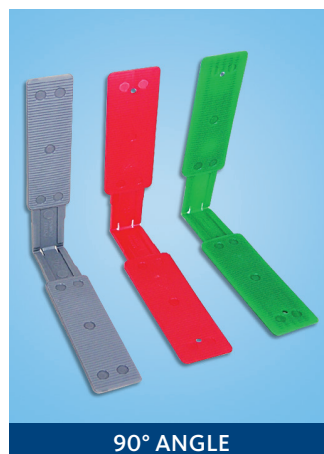

Additional information

- Made of polypropylene
- Give a firm position of the glazing units in the rebate and thus provide a stable and square element
- Cross flutings on the top surface of the block prevent dislocation
- Suitable for timber and PVC windows

Additional information

- Made of polypropylene
- Give a firm position of the glazing units in the rebate and thus provide a stable and square element
- Cross flutings on the top surface of the block prevent dislocation
- Recommended to ensure correct drainage
- Suitable for timber and PVC windows

Wedge Shims for Windows (box of 1000 pcs)

Description	Color	PU	Part Number
Length 60mm, width 24mm, thickness 1-6mm			
60 x 24 x 1 & 3	Green	1	9-C3260-01-0-0
60 x 24 x 3 & 5	Blue	1	9-C3260-03-0-0
60 x 24 x 4 & 6	Black	1	9-C3260-04-0-0
* = Color		PU = Packaging Unit	

Additional information

- Made of polypropylene
- Give a firm position of the glazing units in the rebate and thus provide a stable and square element
- Used to tightening the glazing units
- Cross flutings on the top surface of the block prevent dislocation
- Suitable for timber and PVC windows