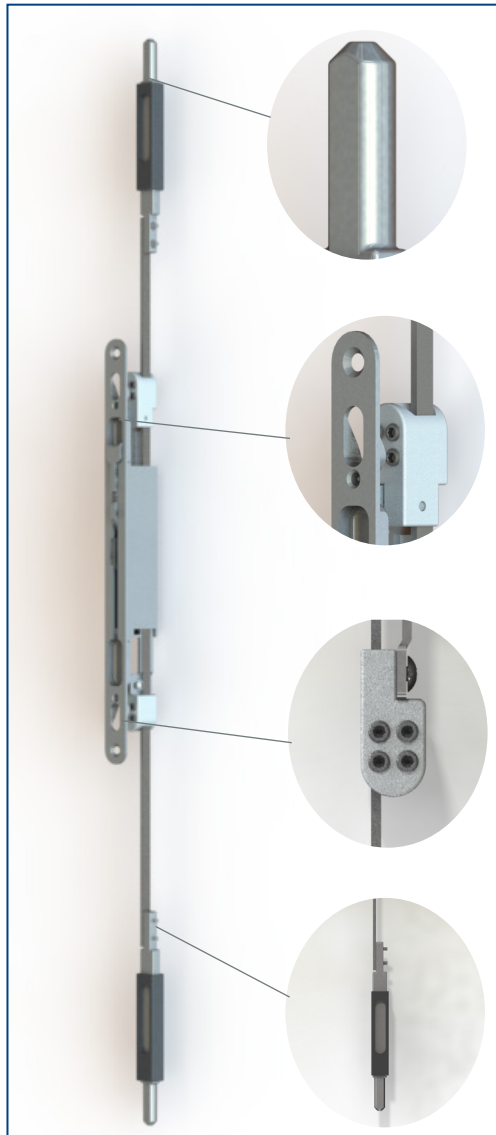

Astragal Mortise Lock Off-Centered for Inactive Doors

SIMPLY FLIP THE LEVER AND BE SECURE!

Faceplate Finishes

The Advantages

- Fastening through the center for a stronger and cleaner look
- 3/8" (10mm) solid tapered stainless steel shootbolts extend 1" (25mm)
- Self-adjusting backset to accommodate astragal thickness from 1/2" to 1 1/8"
- More leverage with the bidirectional lever handle
- None handed, easy to reach and operate
- 20mm cover plate with 3 finishes
- Fixed lengths for 79" and 95" door heights (custom heights on request)
- Can be used with most multipoint door locks