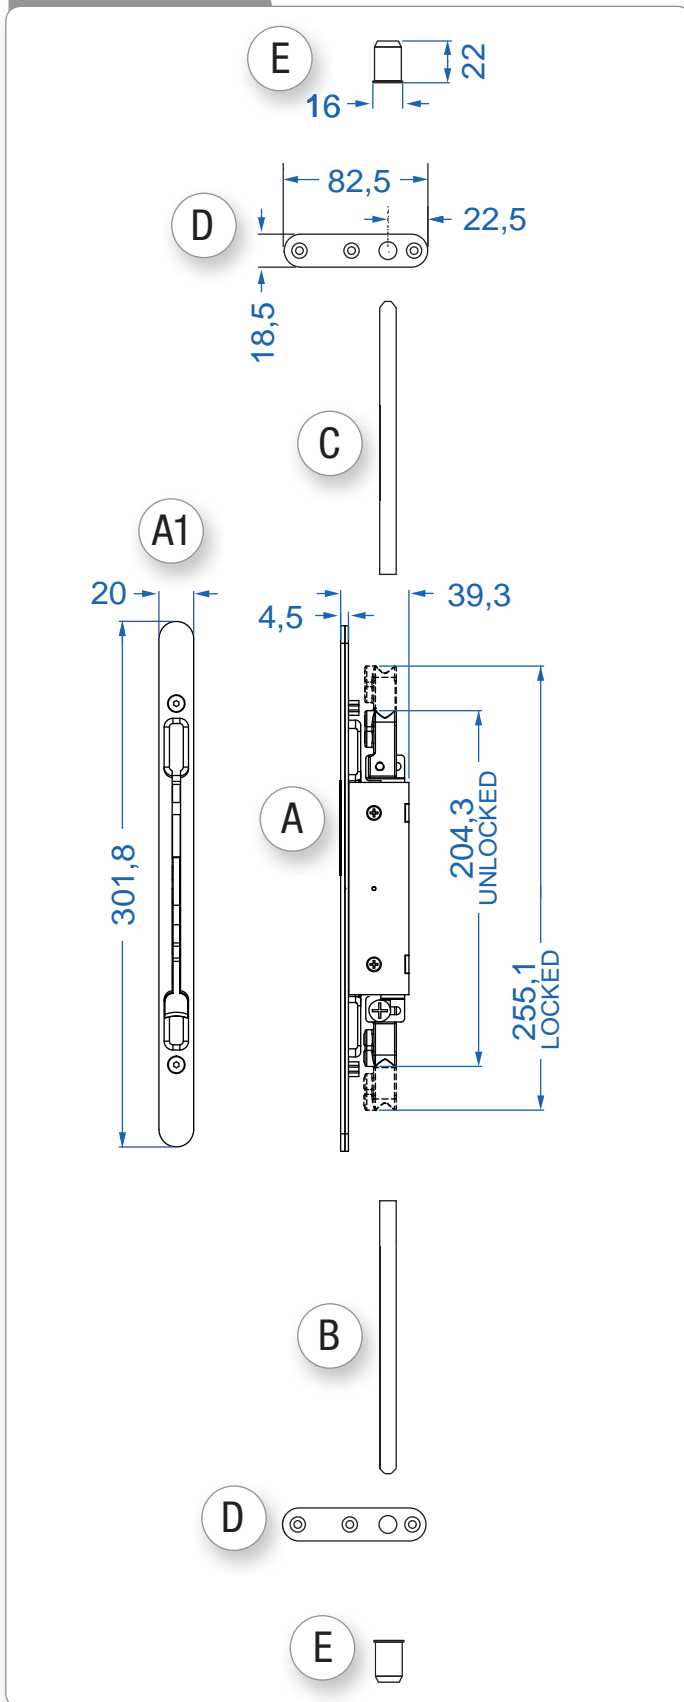

## Mortise Lock Faceplate & Astragal Mortise Lock

Dimensions in mm

### Astragal Mortise lock (A)

Description	Color	PU	Part Number
Mortise Lock for doors (A)		10	6-C7250-19-0-0
Mortise Lock faceplate (A1)		1	6-C7260-00-0-*
<b>Bottom rod (B)</b>			
1200mm (47 1/4") long	Bichromated	1	9-U1010-00-0-3
<b>Top rod (C)</b>			
603mm (23 3/4") long	Bichromated	1	9-U1011-00-0-3
654mm (25 3/4") long	Bichromated	1	9-U1012-00-0-3
705mm (27 3/4") long	Bichromated	1	9-U1013-00-0-3
1010mm (39 3/4") long	Bichromated	1	9-U1014-00-0-3
1194mm (47") long	Bichromated	1	9-U1020-00-0-3
1619mm (63 3/4") long	Bichromated	1	9-U1015-00-0-3
<b>Keeper (D)</b>			
Keeper for top and bottom rods	Stainless Steel	1	9-C4310-00-0-8B
<b>Striker cup 22 mm (E)</b>			
Solid brass striker	Brass	10	9-29525-00-0-0

\* = Color      PU = Packaging Unit

### Backset adjustment

Dimensions in mm