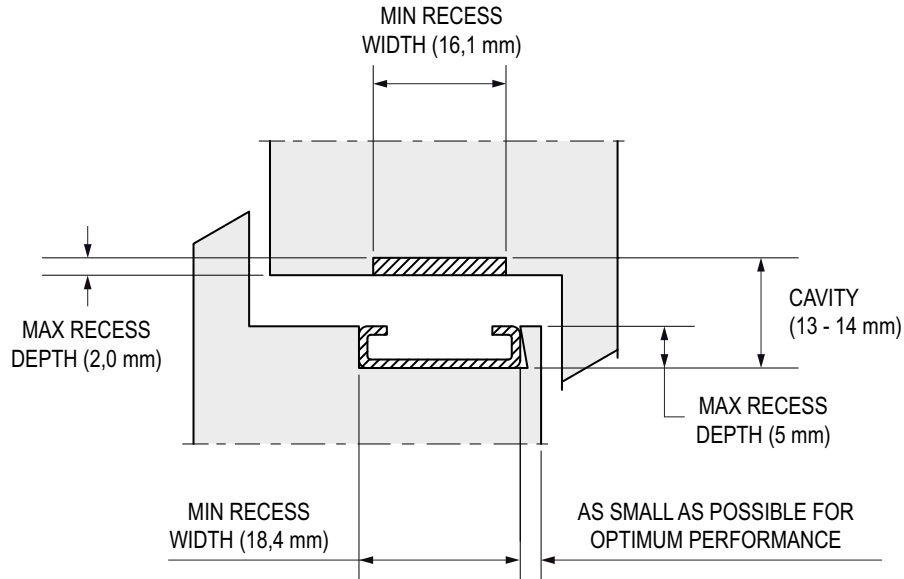

Securistyle Hinges

Defender Friction Hinges 6" to 24"

Description	Part Number
Defender hinge 6"	6-C8633-06-P-8
Defender hinge 8"	6-C8633-08-P-8
Defender hinge 10"	6-C8633-10-P-8
Defender hinge 12"	6-C8633-12-P-8
Defender hinge 16"	6-C8633-16-P-8
Defender hinge 20"	6-C8633-20-P-8
Defender hinge 24"	6-C8633-24-P-8

DEFENDER 24
DEFENDER 20
DEFENDER 16
DEFENDER 12
DEFENDER 10
DEFENDER 8
DEFENDER 6

Fixing hole centre reference

Description	A	B	C	D
DEFENDER 6	•	95,0	•	122,6
DEFENDER 8	18,2	119,6	121,6	172,5
DEFENDER 10	32,3	152,8	179,9	223,2
DEFENDER 12	47,3	188,3	209,5	274,0
DEFENDER 16	106,0	228,6	281,2	375,6
DEFENDER 20	170,5	271,8	246,8	477,2
DEFENDER 24	220,5	322,5	195,0	578,8