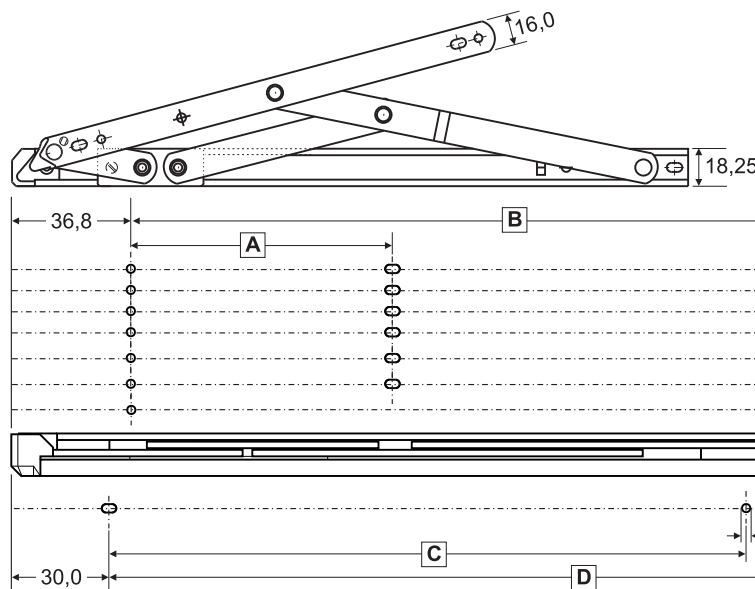

Securistyle Hinges

Defender Friction Hinges 6" to 24"

Description	Part Number
Defender hinge 6"	6-C8633-06-P-8
Defender hinge 8"	6-C8633-08-P-8
Defender hinge 10"	6-C8633-10-P-8
Defender hinge 12"	6-C8633-12-P-8
Defender hinge 16"	6-C8633-16-P-8
Defender hinge 20"	6-C8633-20-P-8
Defender hinge 24"	6-C8633-24-P-8

DEFENDER 24
DEFENDER 20
DEFENDER 16
DEFENDER 12
DEFENDER 10
DEFENDER 8
DEFENDER 6

Fixing hole centre reference

Description	A	B	C	D
DEFENDER 6	•	95,0	•	122,6
DEFENDER 8	18,2	119,6	121,6	172,5
DEFENDER 10	32,3	152,8	179,9	223,2
DEFENDER 12	47,3	188,3	209,5	274,0
DEFENDER 16	106,0	228,6	281,2	375,6
DEFENDER 20	170,5	271,8	246,8	477,2
DEFENDER 24	220,5	322,5	195,0	578,8