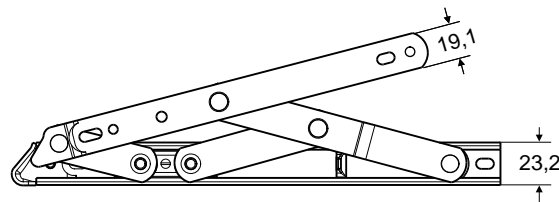

Securistyle Hinges

Storm BS Friction Hinges 10" and 16"

Description	Part Number
Storm BS hinge 10"	6-C8648-10-P-8
Storm BS hinge 16"	6-C8648-16-P-8

Used for casement windows only

Storm BS Loose Rivets Hinge 10"

Storm BS loose rivets hinge 10"	6-C8654-10-P-8
---------------------------------	----------------

For use with a window operator

Fixing hole centre reference

Description	A	C	D	E	F
STORM BS 10	34,0	165,1	129,8	177,8	218,2
STORM BS 16	63,6	241,2	183,0	304,0	370,6