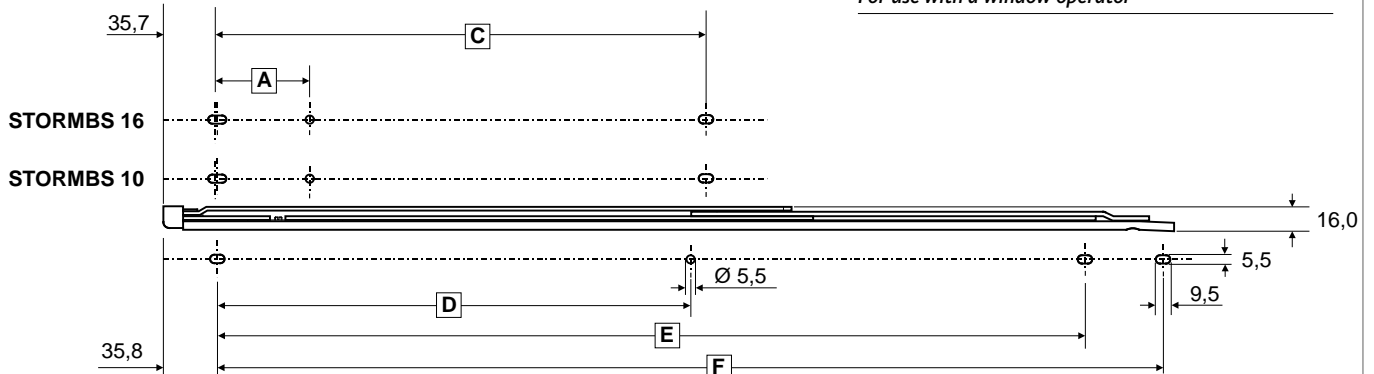

Securistyle Hinges

Storm BS Friction Hinges 10" and 16"

Description	Part Number
Storm BS hinge 10"	6-C8648-10-P-8
Storm BS hinge 16"	6-C8648-16-P-8

Used for casement windows only

Storm BS Loose Rivets Hinge 10"

Storm BS loose rivets hinge 10"	6-C8654-10-P-8
---------------------------------	----------------

For use with a window operator

Fixing hole centre reference

Description	A	C	D	E	F
STORM BS 10	34,0	165,1	129,8	177,8	218,2
STORM BS 16	63,6	241,2	183,0	304,0	370,6