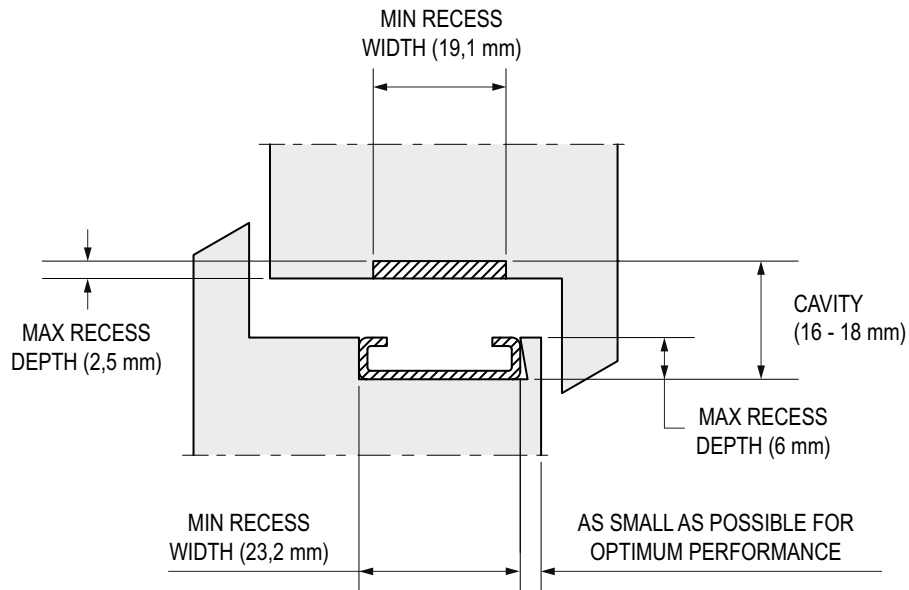

Securistyle Hinges

Storm BS Friction Hinges 10" and 16"

Description	Part Number
Storm BS hinge 10"	6-C8648-10-P-8
Storm BS hinge 16"	6-C8648-16-P-8

Used for casement windows only

Storm BS Loose Rivets Hinge 10"

Storm BS loose rivets hinge 10"	6-C8654-10-P-8
---------------------------------	----------------

For use with a window operator

Fixing hole centre reference

Description	A	C	D	E	F
STORM BS 10	34,0	165,1	129,8	177,8	218,2
STORM BS 16	63,6	241,2	183,0	304,0	370,6