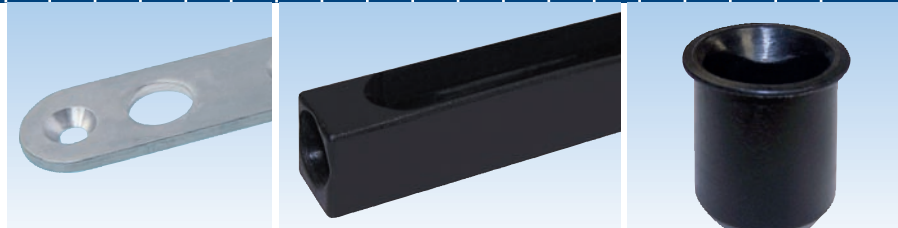

Astragal Mortise Door Lock

Securing technology for you