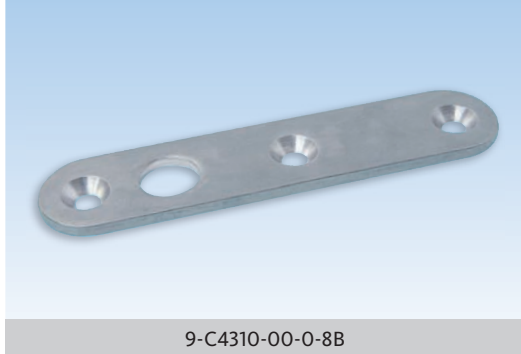

Guides & Strike Cups

for Driving Rods

9-C4310-00-0-8B

Guide for Top and Bottom Rods

Description	Color	PU	Part Number
Guide	SS	1	9-C4310-00-0-8B
* = Color		PU = Packaging Unit