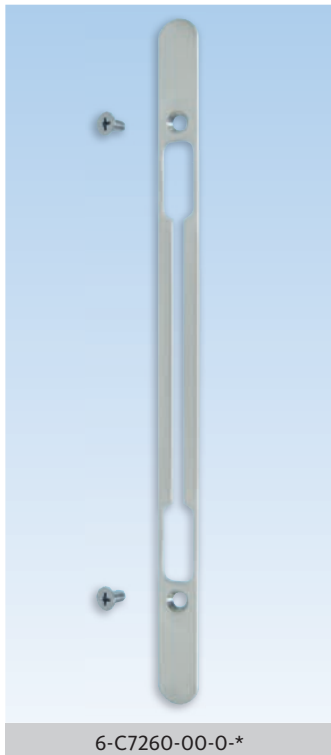

6-C7260-00-0-*

Mortise Lock Faceplate

Description	Color	PU	Part Number
Faceplate	Dark Bronze PC	50	6-C7260-00-0-5
	Black PC	50	6-C7260-00-0-6
	Stainless Steel	50	6-C7260-00-0-8B
* = Color		PU = Packaging Unit	

Additional information

- 16mm stainless steel 304 faceplate
- Use with astragal mortise lock (6-C7250-19-0-0)
- Supplied with installations screws